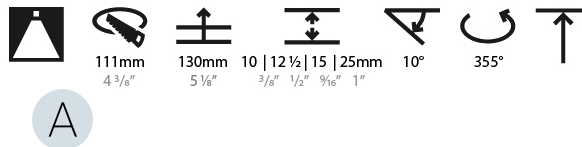

PHYSICAL

Shape: Round
Diameter (mm): 107
Diameter (in): 4 3/16
Height (mm): 112
Height (in): 4 7/16
Ceiling Thickness (mm): 10 / 12.5 / 15 / 25
Ceiling Thickness (in): 3/8 or 1/2 or 9/16 or 1
Min. Recessing Depth (mm): 130
Min. Recessing Depth (in): 5 1/8
Light Distribution: Adjustable / Downlight
Weight (kg): 0.609
Weight (lbs): 1.34
Fixture Finish: SSR / BKV / CWI / CRY / HAB / UFT / ITA / RUA / FTG / MYG / LOD / PUS / FRO / FUP / KIA / POP / BLS / SPG / MEY / GOH / GUM / CHC / COM / ABZ / JAG / OBR / MOS / ROR
Fixture Material: Aluminum Die Cast
Cut-out Measurements: Ø 111mm / 4 3/8"
Upon Request: Unique Ceiling Thickness

ELECTRICAL

Lamp Type: LED (Zhaga Standard)
Input Wattage (W): 16.5
Total Output Wattage (W): 14.7
Dimming: Dali Dimming
Driver Included: No
Driver Location: Recessed Housing
Driver Type: Constant Current - 120Vac
Driver Class: Class 2
Housing: See Components
Input Voltage (V): 120
Constant Current (MA): 350

LED

Number of LEDs: 1
Max. Delivered Lumen (lm): 770
Nominal Lumen (lm): 1140
CRI: >90 CRI
Lamp Life (hrs): 50000
Upon Request: RGB-W Tunable White Special Color Temperature Special LED

OPTICAL

Reflector: 20 / 40 / 60
Adjustability: Rotational 355°; Tilt 10°
Upon Request: Special Beam Angles

RATINGS AND CERTIFICATIONS

Certified By: Certified for North American Standards
IP rating: IP20